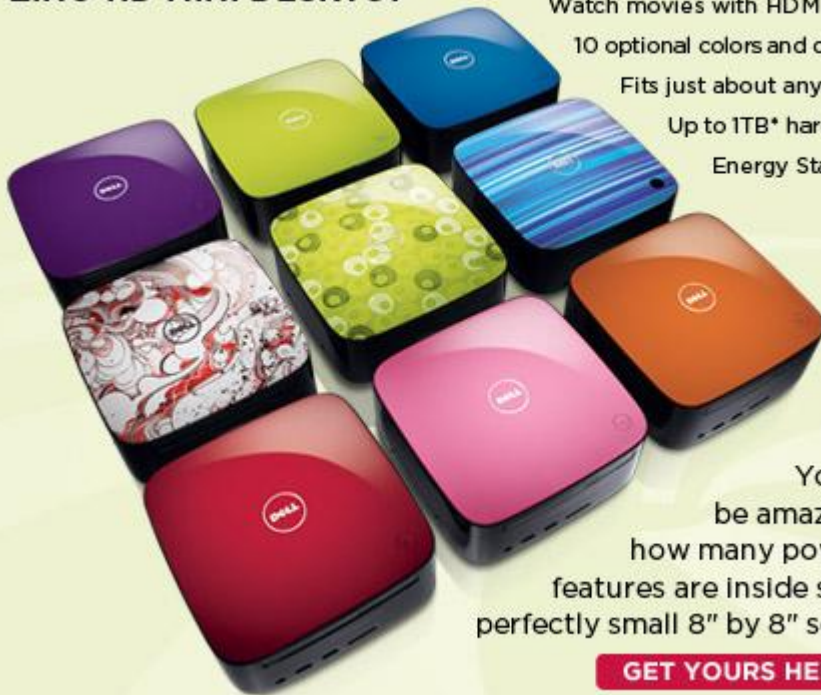

Watch movies with HDMI Drive
10 optional colors and designs
Fits just about anywhere
Up to 1TB* hard drive
Energy Star® 5.0

You will be amazed by how many powerful features are inside such a perfectly small 8" by 8" square.